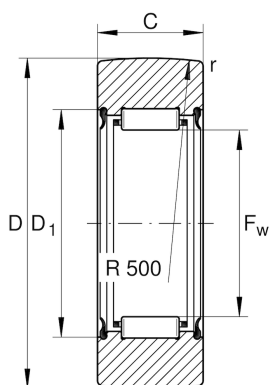

## RNA2204-2RSR

Yoke type track roller

Schaeffler ID:  
0007031840000

Yoke type track rollers RNA22...-2RSR,  
without axial guidance, lip seals on both  
sides

#### Main Dimensions & Performance Data

D	47 mm	Outside diameter
F <sub>w</sub>	25 mm	Under roller diameter
C	17.8 mm	Width, outer ring
C <sub>r w</sub>	14,000 N	Basic dynamic load rating, radial
C <sub>0r w</sub>	19,300 N	Basic static load rating, radial
C <sub>ur w</sub>	2,700 N	Fatigue load limit, radial
n <sub>D G</sub>	2,300 1/min	Speed on permanent grease lubrication
	0.146 kg	Weight

#### Dimensions

D <sub>1 min</sub>	33 mm	Minimum mounting dimension
r <sub>min</sub>	1 mm	Minimum chamfer dimension
R	500 mm	Radius of outer ring outside profile